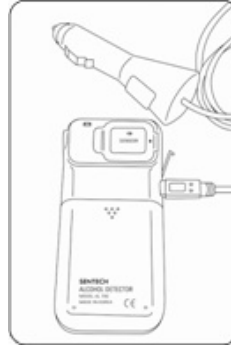

Specifications

1. Indication of B.A.C.: 0.00 to 4.00 ‰ or 0.000 to 0.400%BAC or 0.00 to 2.00 mg/l by LCD display
2. Sensor: Semiconductor type alcohol sensor
3. Accuracy: $\pm 0.01\%$ BAC at 0.05%BAC
4. Mouthpiece: use
5. Power: Two 1.5V "AA" size alkaline batteries and 12V cigar jack in car/ Auto Power off
6. Weights: 103g (Including Batteries)
7. Dimension(mm): 116 (height) X 50 (width) X 21 (thickness)
8. Audible warnings: 3 steps beep warning of alcohol detection
9. Available color: Silver
10. Certificate: CE, DOT, FDA 510K

Contents

1x Breathalyzer / 2x AA size Alkaline Batteries / 5x Mouthpiece / 1x Pouch / 1x Hand strap / 1x Manual

Package

50pcs/Carton *Size: 550 x 510 x 270(mm) / Weight: 18kg

Remark

Mouthpiece Holder
It can keep 1pc
mouthpieces inside of
breathalyzer.